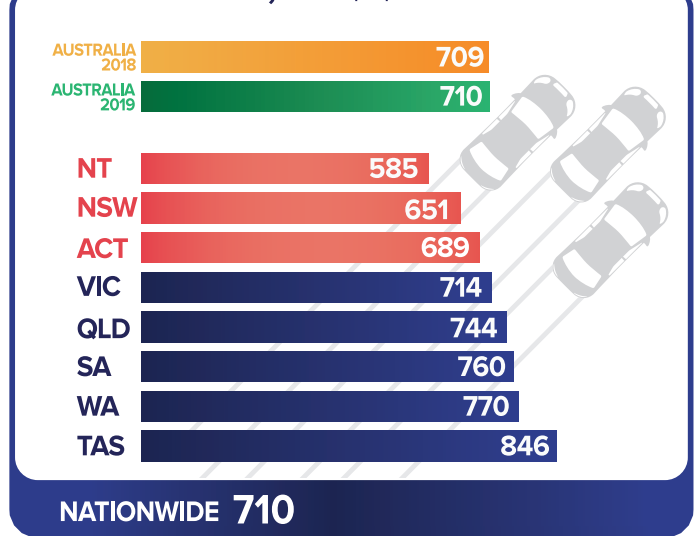

Average age of PASSENGER VEHICLES by state.

Average age of LIGHT COMMERCIAL VEHICLES by state.

REGISTERED VEHICLES by state.

CARS PER 1,000 population.

FUEL TYPE of registered vehicles.

TOP 10 BRANDS of registered vehicles.